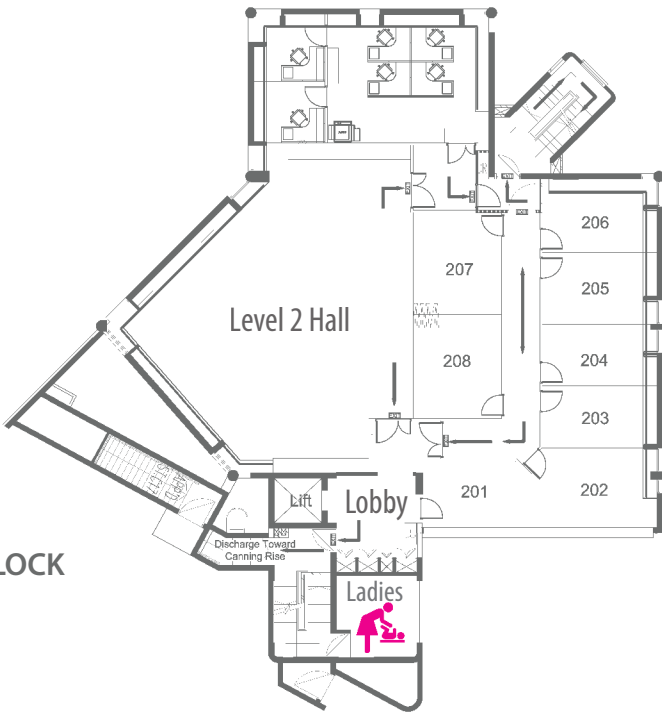

MOVING AROUND

**DISCIPLESHIP AND NURTURING RESOURCES
BOOKNOOK | AV CENTRE | LIBRARY**

BOOKNOOK & AV CENTRE

(Level 1 Atrium Block Opposite Plaza Hall)

LIBRARY

(Basement 1 Atrium Block)

MOVING AROUND

INFANT CARE ROOMS

WESLEY HALL

WESLEY HALL FAMILY ROOM

(Level 1 Atrium Block)

MOVING AROUND

INFANT CARE ROOMS

SANCTUARY

MOVING AROUND

BABY-CHANGE FACILITIES

BASEMENT 1

- Ladies Toilet (near Carpark)

BASEMENT 2

- Handicap Toilet (next to Lift Lobby)
- Ladies Toilet (next to Lift Lobby)
- Ladies Toilet (behind Basement Room 6)

MOVING AROUND

BABY-CHANGE FACILITIES

SANCTUARY

- Handicap Toilet

MOVING AROUND

BABY-CHANGE FACILITIES

CHOIR ROOM

ADMIN BLOCK
Level 2

MOVING AROUND

BABY-CHANGE FACILITIES