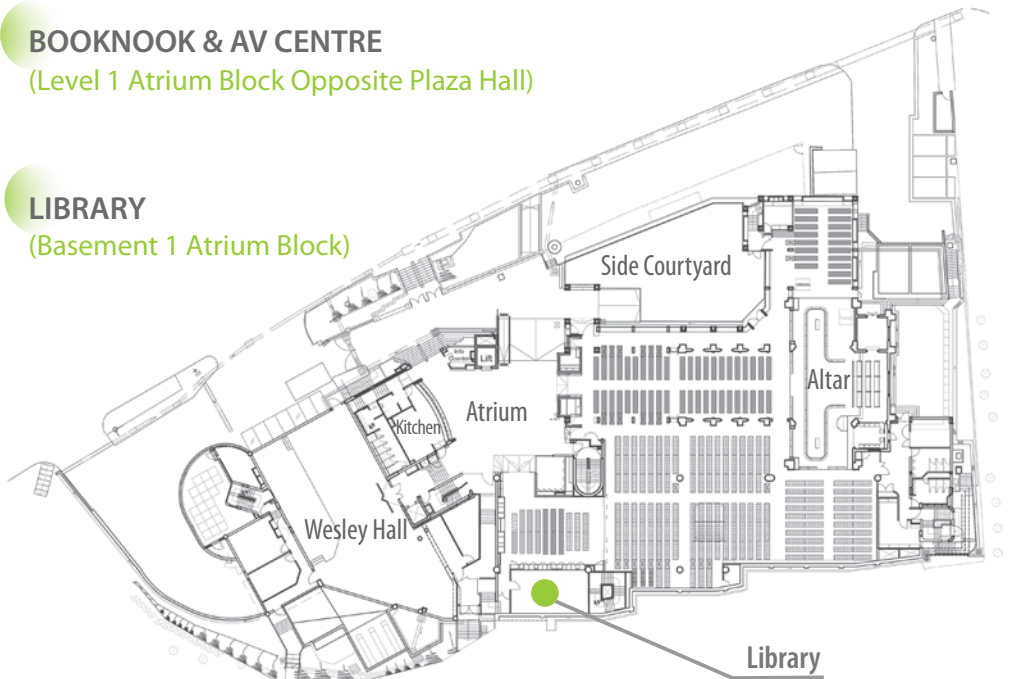

MOVING AROUND

**DISCIPLESHIP AND NURTURING RESOURCES
BOOKNOOK | AV CENTRE | LIBRARY**

BOOKNOOK & AV CENTRE

(Level 1 Atrium Block Opposite Plaza Hall)

LIBRARY

(Basement 1 Atrium Block)

MOVING AROUND

INFANT CARE ROOMS

WESLEY HALL

WESLEY HALL FAMILY ROOM

(Level 1 Atrium Block)

MOVING AROUND

INFANT CARE ROOMS

SANCTUARY

MOVING AROUND

BABY-CHANGE FACILITIES

BASEMENT 1

- Ladies Toilet (near Carpark)

BASEMENT 2

- Handicap Toilet (next to Lift Lobby)
- Ladies Toilet (next to Lift Lobby)
- Ladies Toilet (behind Basement Room 6)

MOVING AROUND

BABY-CHANGE FACILITIES

SANCTUARY

- Handicap Toilet

MOVING AROUND

BABY-CHANGE FACILITIES

CHOIR ROOM

ADMIN BLOCK
Level 2

MOVING AROUND

BABY-CHANGE FACILITIES