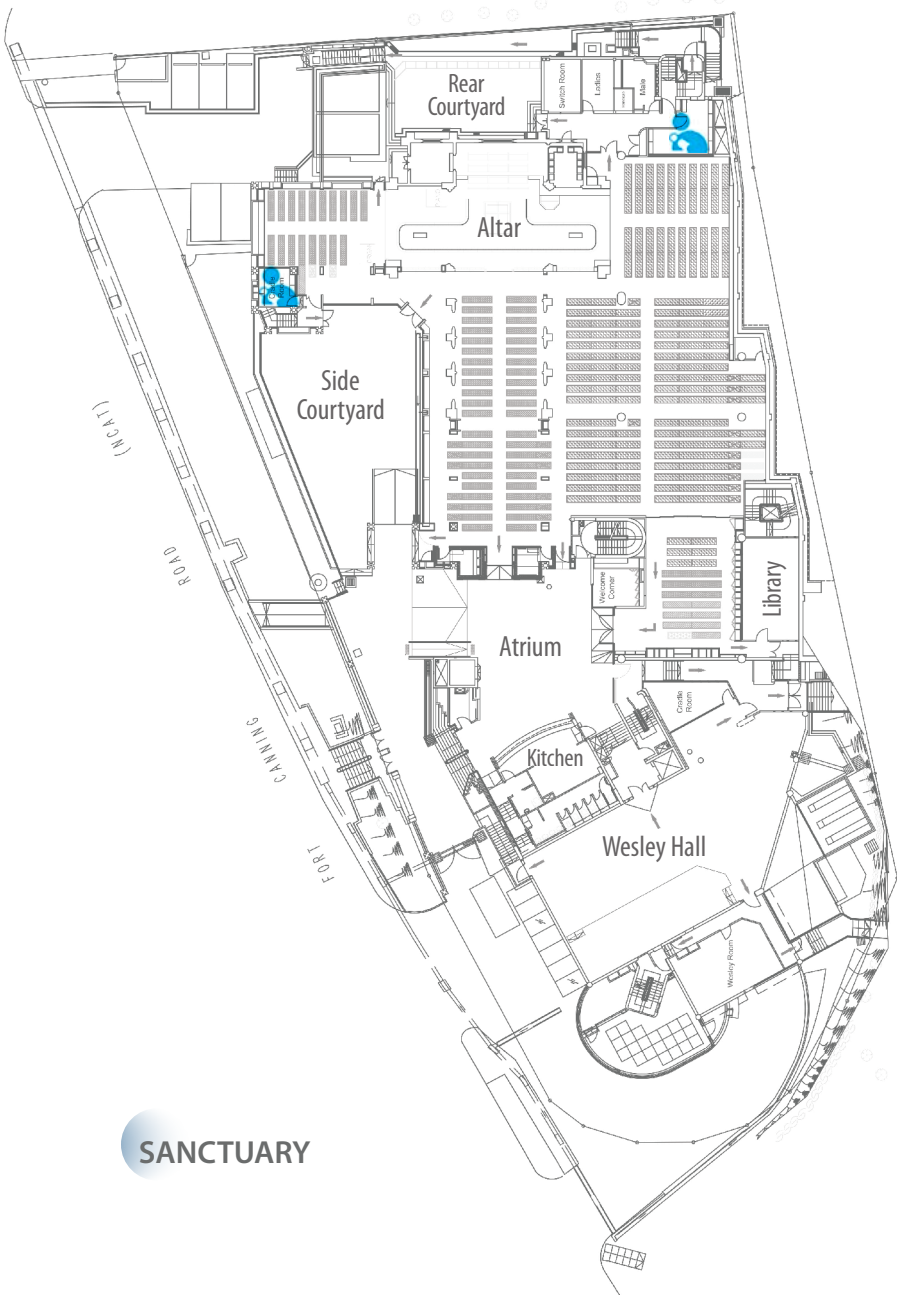

MOVING AROUND

**DISCIPLESHIP AND NURTURING RESOURCES
BOOKNOOK | AV CENTRE | LIBRARY**

BOOKNOOK & AV CENTRE

(Level 1 Atrium Block Opposite Plaza Hall)

LIBRARY

(Basement 1 Atrium Block)

MOVING AROUND

INFANT CARE ROOMS

WESLEY HALL

WESLEY HALL FAMILY ROOM

(Level 1 Atrium Block)

MOVING AROUND

INFANT CARE ROOMS

SANCTUARY

MOVING AROUND

BABY-CHANGE FACILITIES

BASEMENT 1

- Ladies Toilet (near Carpark)

BASEMENT 2

- Handicap Toilet (next to Lift Lobby)
- Ladies Toilet (next to Lift Lobby)
- Ladies Toilet (behind Basement Room 6)

MOVING AROUND

BABY-CHANGE FACILITIES

SANCTUARY

- Handicap Toilet

MOVING AROUND

BABY-CHANGE FACILITIES

CHOIR ROOM

ADMIN BLOCK
Level 2

MOVING AROUND

BABY-CHANGE FACILITIES