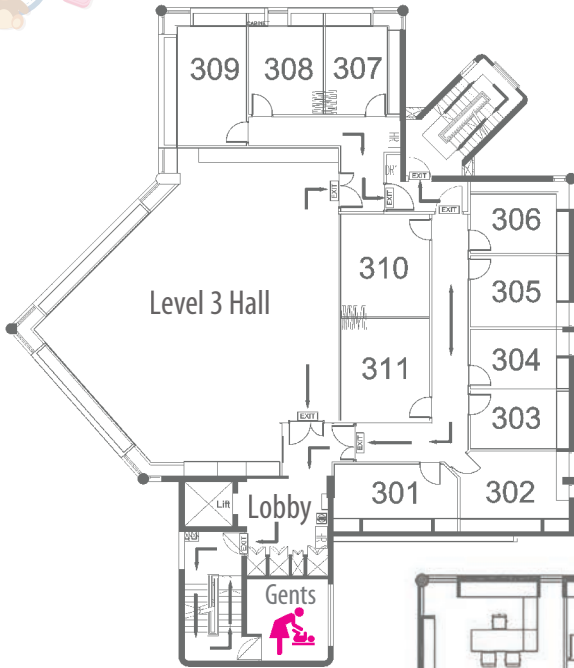

MOVING AROUND

**DISCIPLESHIP AND NURTURING RESOURCES
BOOKNOOK | AV CENTRE | LIBRARY**

BOOKNOOK & AV CENTRE

(Level 1 Atrium Block Opposite Plaza Hall)

LIBRARY

(Basement 1 Atrium Block)

MOVING AROUND

INFANT CARE ROOMS

WESLEY HALL

WESLEY HALL FAMILY ROOM

(Level 1 Atrium Block)

MOVING AROUND

INFANT CARE ROOMS

SANCTUARY

MOVING AROUND

BABY-CHANGE FACILITIES

BASEMENT 1

- Ladies Toilet (near Carpark)

BASEMENT 2

- Handicap Toilet (next to Lift Lobby)
- Ladies Toilet (next to Lift Lobby)
- Ladies Toilet (behind Basement Room 6)

MOVING AROUND

BABY-CHANGE FACILITIES

SANCTUARY

- Handicap Toilet

MOVING AROUND

BABY-CHANGE FACILITIES

CHOIR ROOM

ADMIN BLOCK
Level 2

MOVING AROUND

BABY-CHANGE FACILITIES