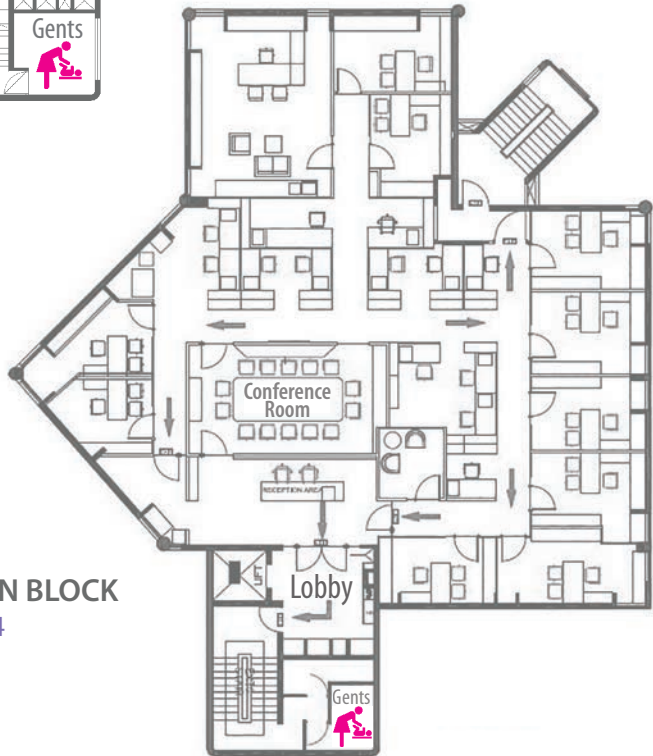

ADMIN BLOCK
Level 4