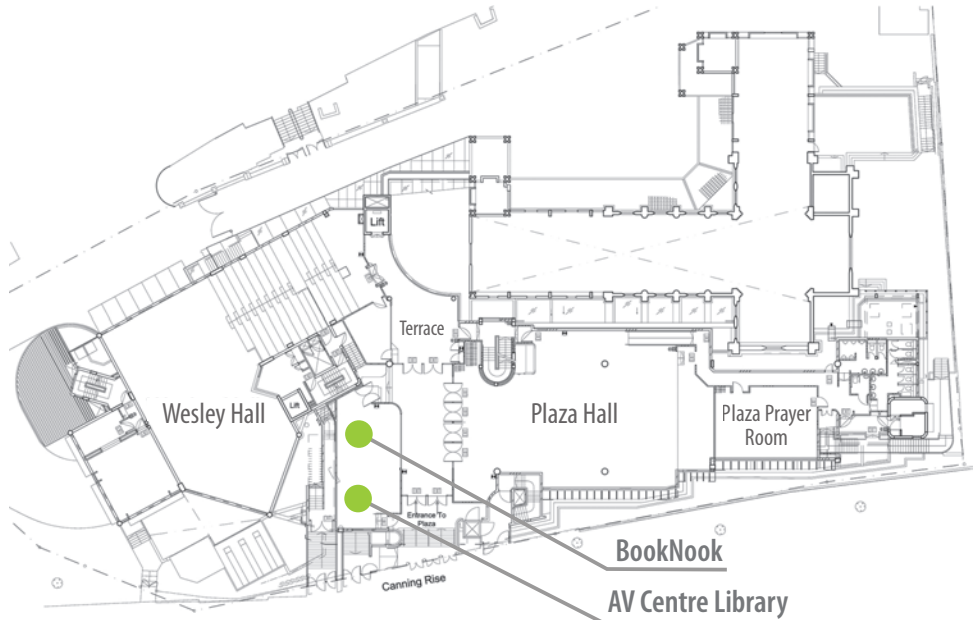

MOVING AROUND

**DISCIPLESHIP AND NURTURING RESOURCES
BOOKNOOK | AV CENTRE | LIBRARY**

BOOKNOOK & AV CENTRE

(Level 1 Atrium Block Opposite Plaza Hall)

LIBRARY

(Basement 1 Atrium Block)

MOVING AROUND

INFANT CARE ROOMS

WESLEY HALL

WESLEY HALL FAMILY ROOM

(Level 1 Atrium Block)

MOVING AROUND

INFANT CARE ROOMS

SANCTUARY

MOVING AROUND

BABY-CHANGE FACILITIES

BASEMENT 1

- Ladies Toilet (near Carpark)

BASEMENT 2

- Handicap Toilet (next to Lift Lobby)
- Ladies Toilet (next to Lift Lobby)
- Ladies Toilet (behind Basement Room 6)

MOVING AROUND

BABY-CHANGE FACILITIES

SANCTUARY

- Handicap Toilet

MOVING AROUND

BABY-CHANGE FACILITIES

CHOIR ROOM

ADMIN BLOCK
Level 2

MOVING AROUND

BABY-CHANGE FACILITIES