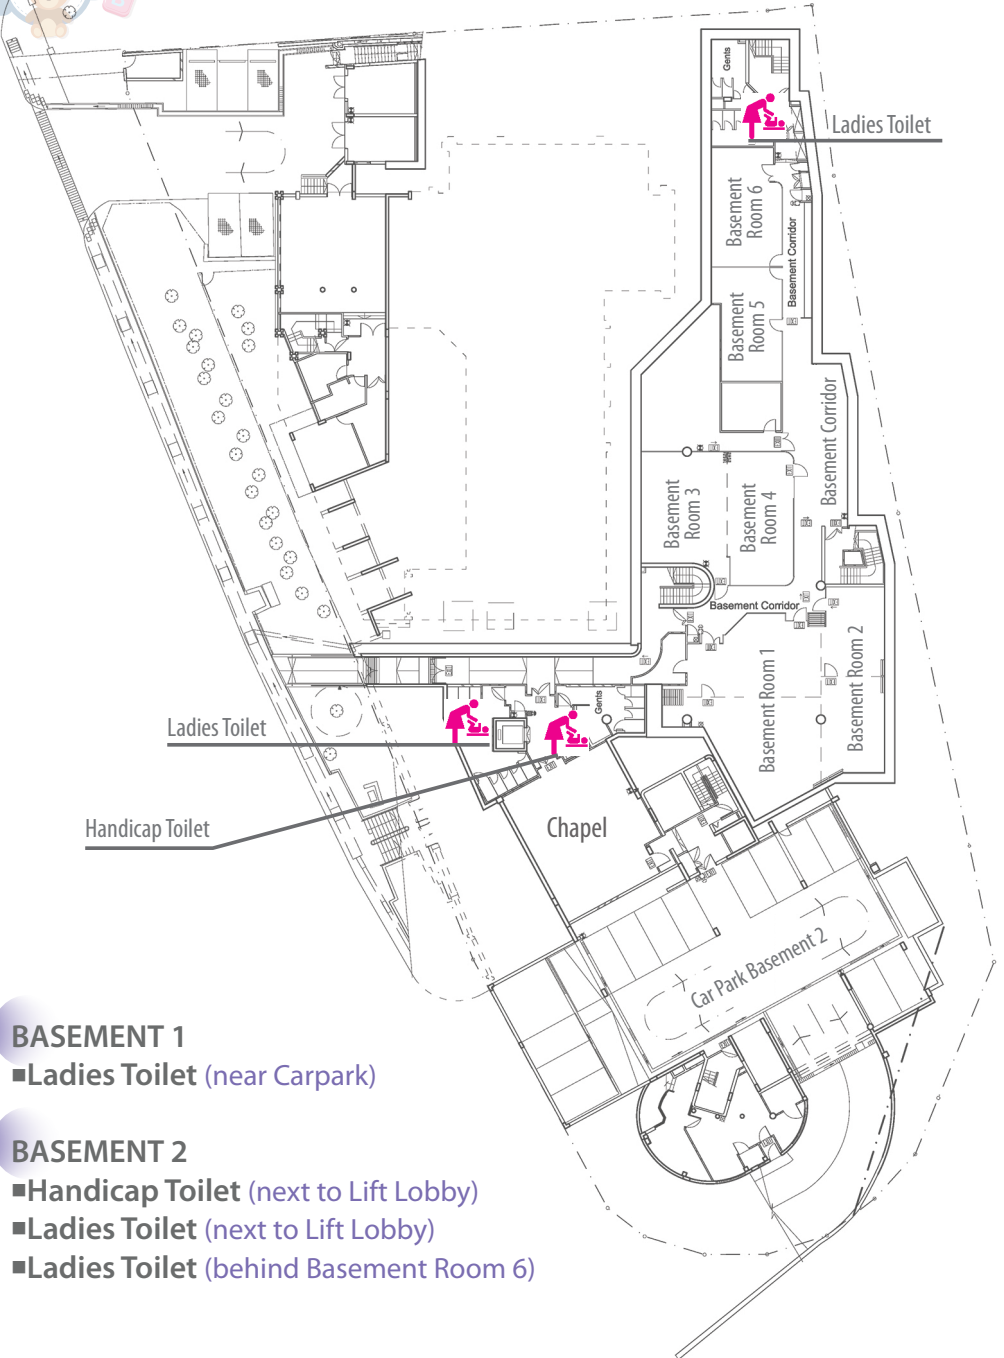

MOVING AROUND

**DISCIPLESHIP AND NURTURING RESOURCES
BOOKNOOK | AV CENTRE | LIBRARY**

BOOKNOOK & AV CENTRE

(Level 1 Atrium Block Opposite Plaza Hall)

LIBRARY

(Basement 1 Atrium Block)

MOVING AROUND

INFANT CARE ROOMS

WESLEY HALL

WESLEY HALL FAMILY ROOM

(Level 1 Atrium Block)

MOVING AROUND

INFANT CARE ROOMS

SANCTUARY

MOVING AROUND

BABY-CHANGE FACILITIES

BASEMENT 1

- Ladies Toilet (near Carpark)

BASEMENT 2

- Handicap Toilet (next to Lift Lobby)
- Ladies Toilet (next to Lift Lobby)
- Ladies Toilet (behind Basement Room 6)

MOVING AROUND

BABY-CHANGE FACILITIES

SANCTUARY

- Handicap Toilet

MOVING AROUND

BABY-CHANGE FACILITIES

CHOIR ROOM

ADMIN BLOCK
Level 2

MOVING AROUND

BABY-CHANGE FACILITIES