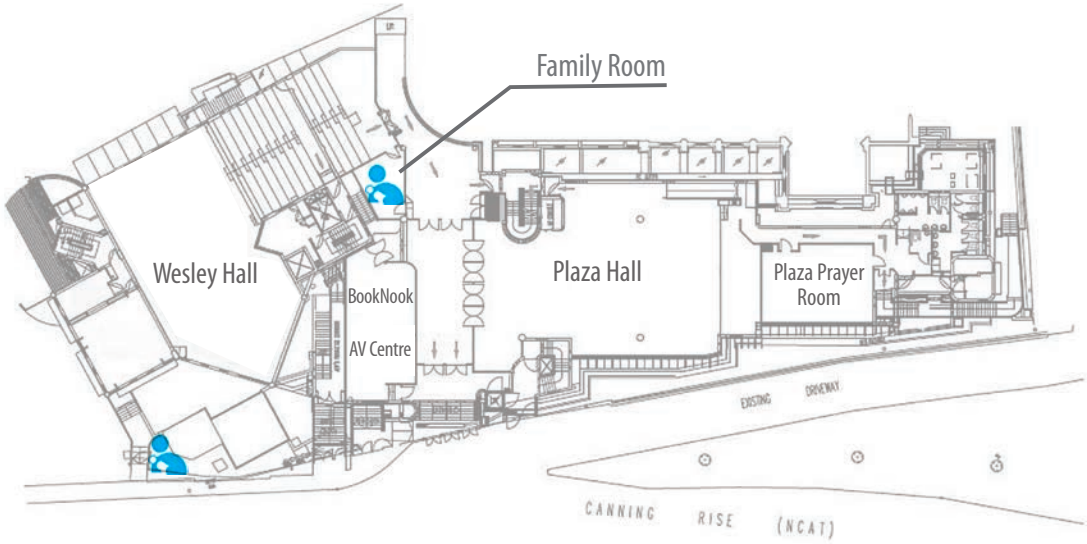

MOVING AROUND

**DISCIPLESHIP AND NURTURING RESOURCES
BOOKNOOK | AV CENTRE | LIBRARY**

BOOKNOOK & AV CENTRE

(Level 1 Atrium Block Opposite Plaza Hall)

LIBRARY

(Basement 1 Atrium Block)

MOVING AROUND

INFANT CARE ROOMS

WESLEY HALL

WESLEY HALL FAMILY ROOM

(Level 1 Atrium Block)

MOVING AROUND

INFANT CARE ROOMS

SANCTUARY

MOVING AROUND

BABY-CHANGE FACILITIES

BASEMENT 1

- Ladies Toilet (near Carpark)

BASEMENT 2

- Handicap Toilet (next to Lift Lobby)
- Ladies Toilet (next to Lift Lobby)
- Ladies Toilet (behind Basement Room 6)

MOVING AROUND

BABY-CHANGE FACILITIES

SANCTUARY

- Handicap Toilet

MOVING AROUND

BABY-CHANGE FACILITIES

CHOIR ROOM

ADMIN BLOCK
Level 2

MOVING AROUND

BABY-CHANGE FACILITIES