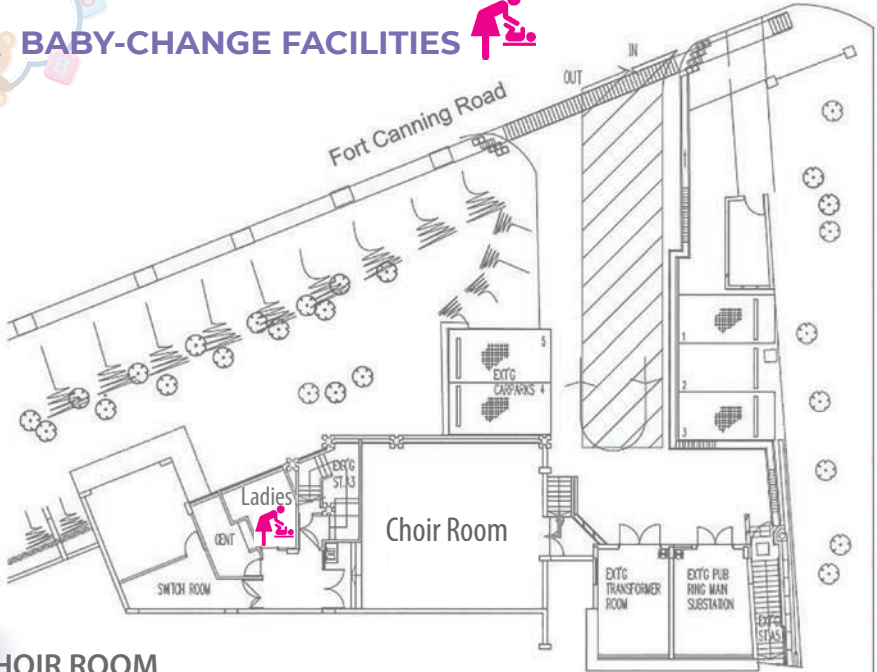

MOVING AROUND

**DISCIPLESHIP AND NURTURING RESOURCES
BOOKNOOK | AV CENTRE | LIBRARY**

BOOKNOOK & AV CENTRE

(Level 1 Atrium Block Opposite Plaza Hall)

LIBRARY

(Basement 1 Atrium Block)

MOVING AROUND

INFANT CARE ROOMS

WESLEY HALL

WESLEY HALL FAMILY ROOM

(Level 1 Atrium Block)

MOVING AROUND

INFANT CARE ROOMS

SANCTUARY

MOVING AROUND

BABY-CHANGE FACILITIES

BASEMENT 1

- Ladies Toilet (near Carpark)

BASEMENT 2

- Handicap Toilet (next to Lift Lobby)
- Ladies Toilet (next to Lift Lobby)
- Ladies Toilet (behind Basement Room 6)

MOVING AROUND

BABY-CHANGE FACILITIES

SANCTUARY

- Handicap Toilet

MOVING AROUND

BABY-CHANGE FACILITIES

CHOIR ROOM

ADMIN BLOCK
Level 2

MOVING AROUND

BABY-CHANGE FACILITIES