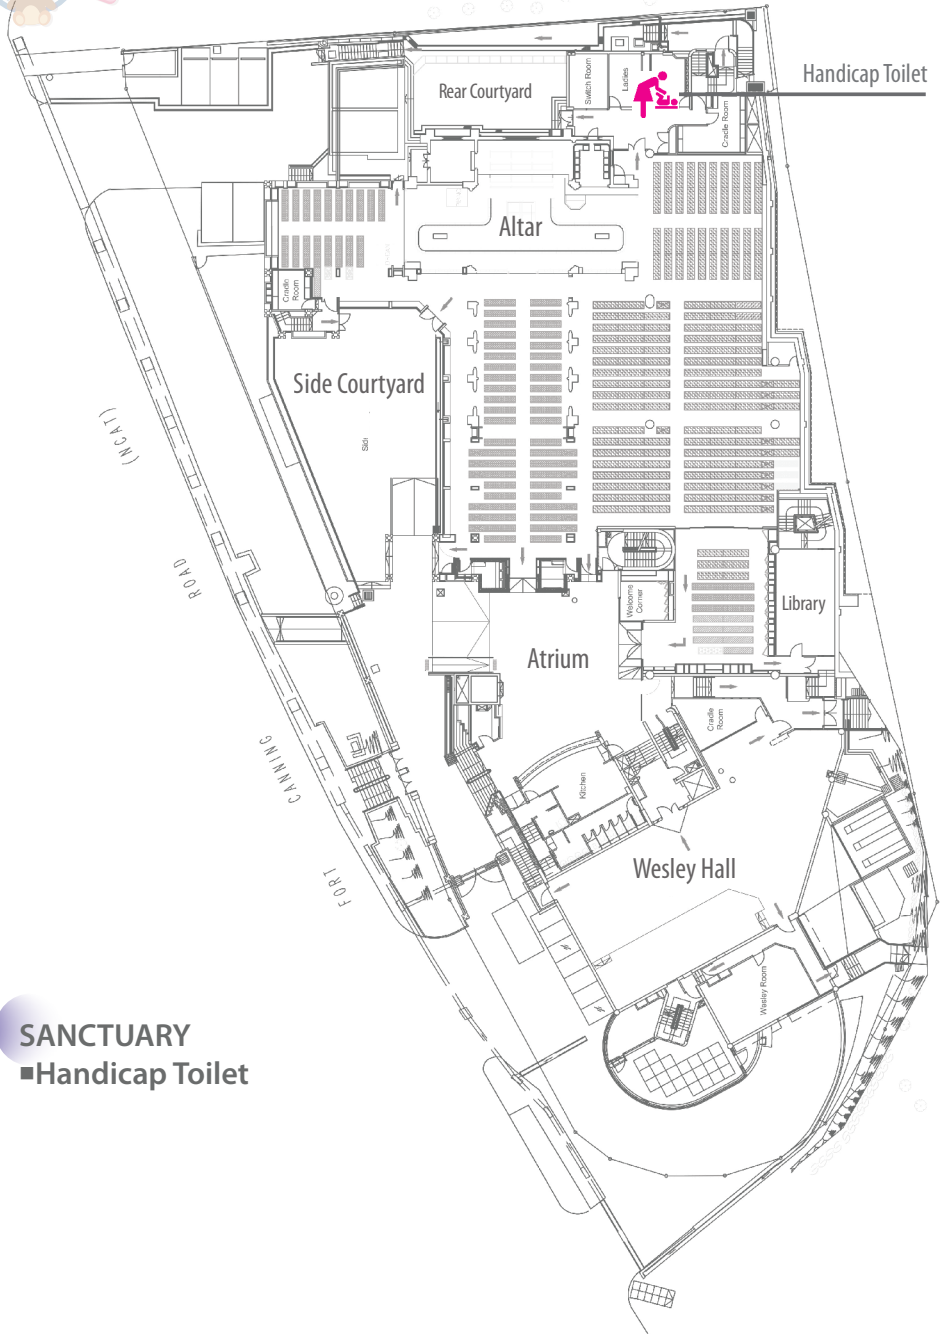

MOVING AROUND

**DISCIPLESHIP AND NURTURING RESOURCES
BOOKNOOK | AV CENTRE | LIBRARY**

BOOKNOOK & AV CENTRE

(Level 1 Atrium Block Opposite Plaza Hall)

LIBRARY

(Basement 1 Atrium Block)

MOVING AROUND

INFANT CARE ROOMS

WESLEY HALL

WESLEY HALL FAMILY ROOM

(Level 1 Atrium Block)

MOVING AROUND

INFANT CARE ROOMS

SANCTUARY

MOVING AROUND

BABY-CHANGE FACILITIES

BASEMENT 1

- Ladies Toilet (near Carpark)

BASEMENT 2

- Handicap Toilet (next to Lift Lobby)
- Ladies Toilet (next to Lift Lobby)
- Ladies Toilet (behind Basement Room 6)

MOVING AROUND

BABY-CHANGE FACILITIES

SANCTUARY

- Handicap Toilet

MOVING AROUND

BABY-CHANGE FACILITIES

CHOIR ROOM

ADMIN BLOCK
Level 2

MOVING AROUND

BABY-CHANGE FACILITIES